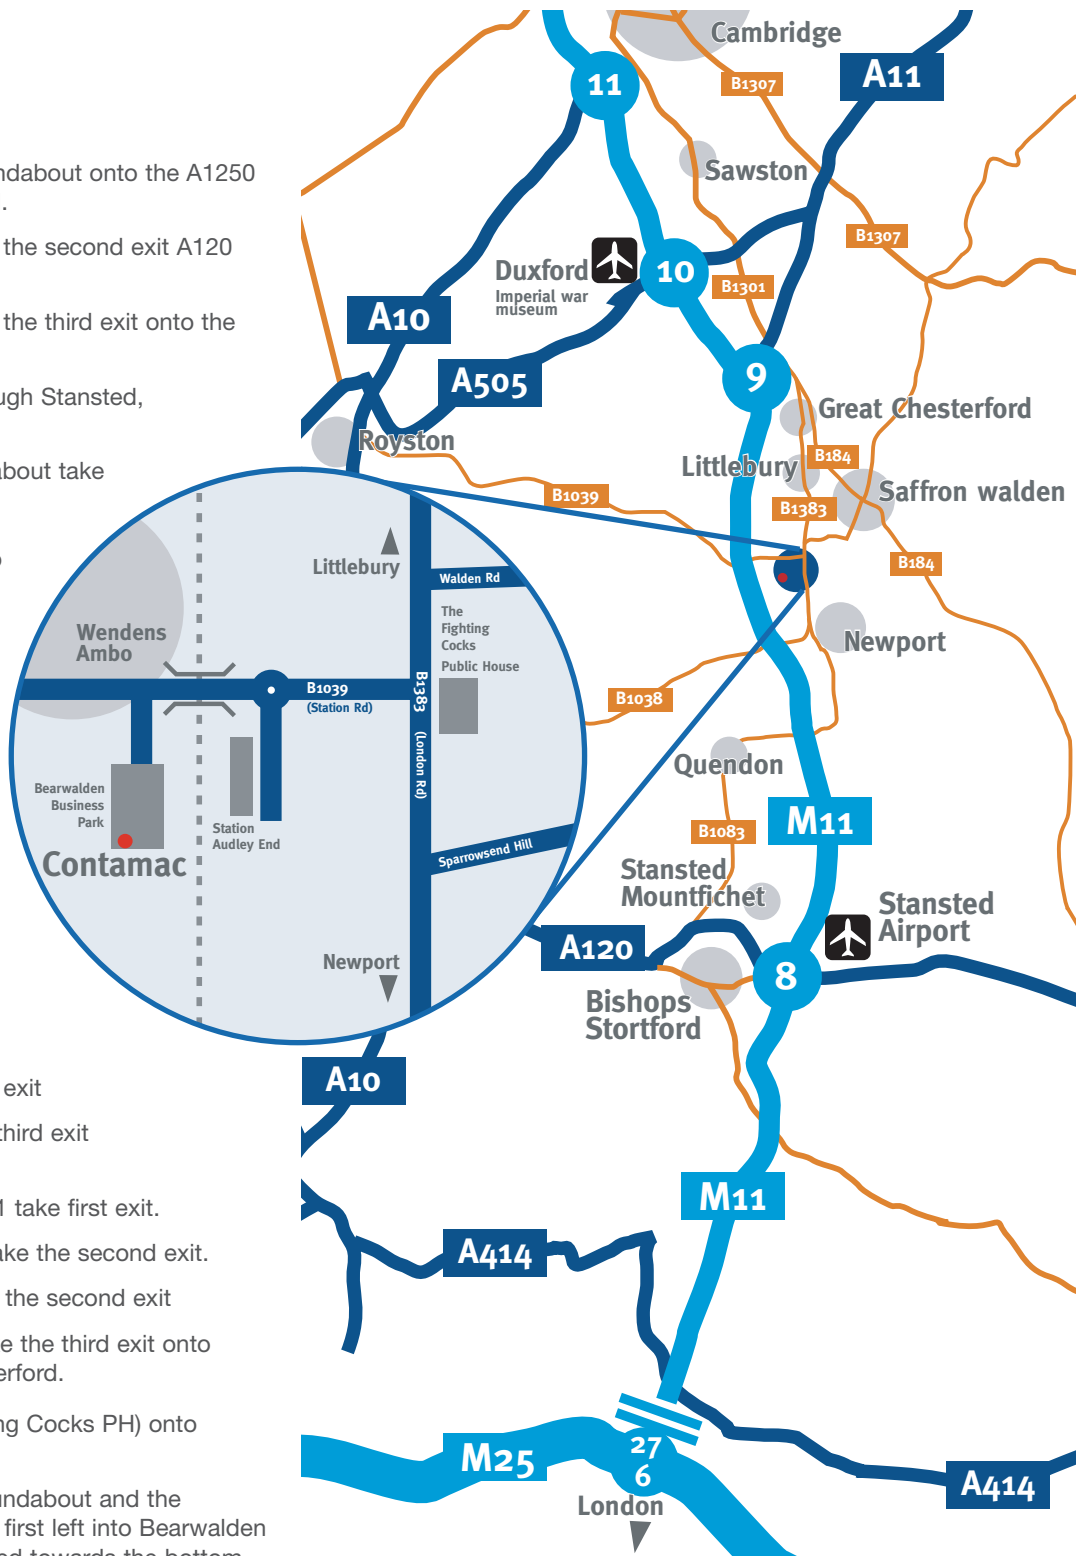

## How to find us

#### From the South:

- Exit at Jnc 8 on the M11.
- Take the second exit on roundabout onto the A1250 (A120/A10) towards Hertford.
- At the next roundabout take the second exit A120 towards Hertford.
- At the next roundabout take the third exit onto the B130 Newport (Stansted).
- Continue on the B1383 through Stansted, Quendon and Newport.
- After Newport, at the roundabout take the first exit.
- Turn left onto B1039 (next to the Fighting Cocks PH) (Royston).
- Go straight over the mini roundabout and the Railway Bridge and take the first left into Bearwalden Business Park. We are located towards the bottom on the right-hand side.

#### From the North:

- Exit at J10 on the M11.
- Take first exit onto A505.
- At first roundabout take first exit
- At second roundabout take third exit on to B1301
- At first roundabout on B1301 take first exit.
- At the second roundabout take the second exit.
- At the third roundabout take the second exit
- At the fourth roundabout take the third exit onto B1383 towards Great Chesterford.
- Turn right (next to the Fighting Cocks PH) onto B1039 (Royston).
- Go straight over the mini roundabout and the Railway Bridge and take the first left into Bearwalden Business Park. We are located towards the bottom on the right-hand side.

### By Rail

- Contamac are a 5 min walk from Audley End station, which is situated on the mainline service between Cambridge & London Liverpool Street.